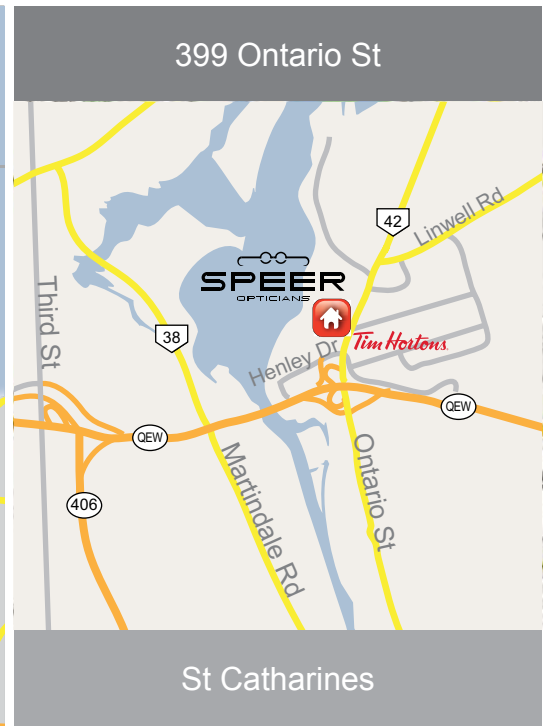

## DIRECTIONS

*From Toronto*

- Take QEW to St. Catharines
- Exit Right to Ontario Street (one exit past Highway 406)
- Turn Left on Ontario St, at lights
- Cross back over QEW, on Ontario St
- Look for Speer sign and store to your immediate left (across from Tim Hortons, next to Henley Square)

## ADDRESS

399 Ontario Street  
St. Catharines, Ontario  
L2N 4M8